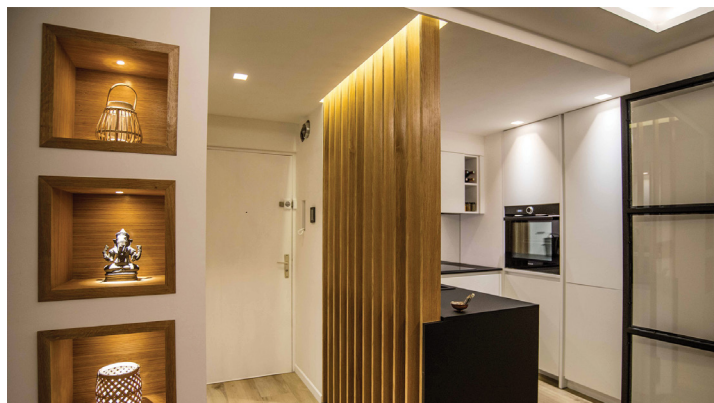

Article code: **4178-35**

CEILING AND WALL RECESSED LIGHTING/INCASSO A PLAFONE E PARETE

Material / Materiale **CRISTALY®**

handmade in Italy

Finishes & Colours / Finiture & Colori

CRISTALY® Paintable

Light source / Sorgente luminosa

Lampholder/Portalamпада	GU10 Ø50mm (Lamp not included/Lampada non inclusa)
Power/Potenza	MAX 35W

Power Supply / Alimentazione

Input/Ingresso	240Vac 50/60Hz

Installation / Installazione

Type/Tipologia	CEILING AND WALL RECESSED LIGHTING/INCASSO A PLAFONE E PARETE
Weight/Peso	0,9Kg
Insulation class/Classe isolamento	II
IP	IP20/IP44

Accessories & Variants / Accessori & Varianti

All accessories and variants are available on 9010.it.
Tutti gli accessori e le varianti sono disponibili su 9010.it.

Check it on 9010.it

Measures in mm, tolerance +/- 1/2 mm. All updated technical sheets are available on 9010.it.
Misure espresse in mm, tolleranza +/- 1/2 mm. Le schede tecniche aggiornate sono disponibili su 9010.it.

28/11/22

9010novantadiecì® is a brand of BELFIORE SRL - Via Contessa 23 - 36055 - NOVE - (VI) - ITALY - Tel. 0424/59.03.88 - www.9010.it - The present technical data sheet is property of BELFIORE SRL. All rights reserved.
9010novantadiecì® è un marchio di BELFIORE SRL - Via Contessa 23 - 36055 - NOVE - (VI) - ITALY - Tel. 0424/59.03.88 - www.9010.it - La presente scheda tecnica è di proprietà di BELFIORE SRL. Tutti i diritti riservati.

The company reserves the right to carry out variations to technical details with no previous notice.
L'azienda si riserva la facoltà di apportare variazioni di dati tecnici senza alcun preavviso.