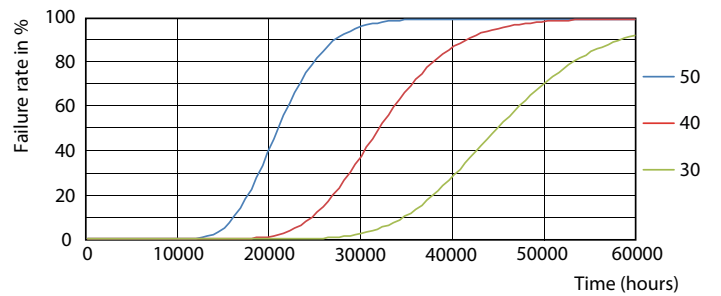

## Durata

LEDtube 30K

LEDtube COR 18W 30K LifetimeVsTc-LED

LEDtube COR 18W 30K LumenVsTc-LMP

LEDtube COR 18W 30K FailureRate-LED