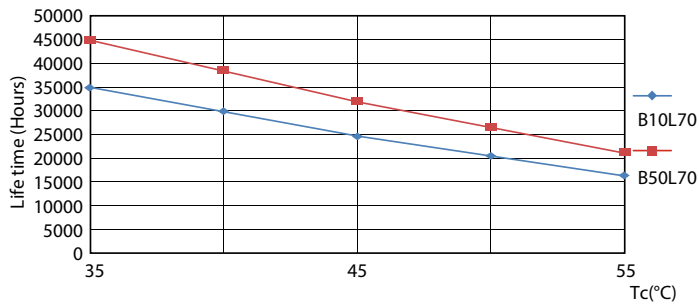

CorePro LEDtube EM/Mains

Fotometrie

General Uniform Lighting
Page 11 of 11

LEDtube COR 1 14,5W G13 1600lm 840-GUL

Durata

LEDtube COR 1 14,5W 30K LifetimeVsTc-LED

LEDtube COR 1 14,5W 30K LumenVsTc-LMP

LEDtube 30K