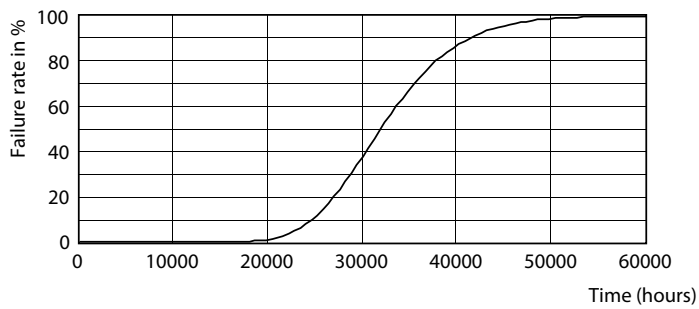

CorePro LEDtube EM/Mains

Fotometrie

General Uniform Lighting
Page 11 of 11

LEDtube COR 1 14,5W G13 1600lm 840-GUL

Durata

LEDtube COR 1 14,5W 30K LifetimeVsTc-LED

LEDtube COR 1 14,5W 30K LumenVsTc-LMP

LEDtube 30K