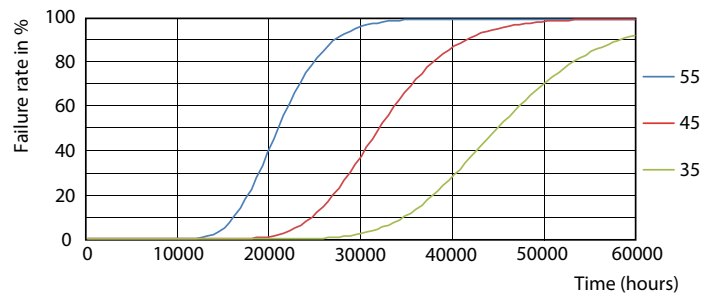

CorePro LEDtube EM/Mains

Fotometrie

General Uniform Lighting
Page 11 of 11

LEDtube COR 1 14,5W G13 1600lm 840-GUL

Durata

LEDtube COR 1 14,5W 30K LifetimeVsTc-LED

LEDtube COR 1 14,5W 30K LumenVsTc-LMP

LEDtube 30K