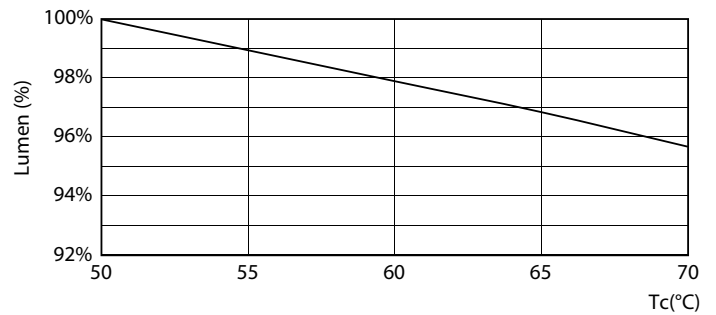

CorePro LEDtube EM/Mains

Fotometrie

General Uniform Lighting
Page 11 of 11

LEDtube COR 1 14,5W G13 1600lm 840-GUL

Durata

LEDtube COR 1 14,5W 30K LifetimeVsTc-LED

LEDtube COR 1 14,5W 30K LumenVsTc-LMP

LEDtube 30K