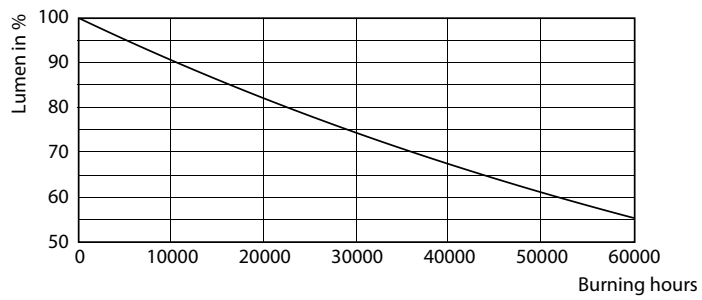

CorePro LEDtube EM/Mains

Durata

LEDtube 30K