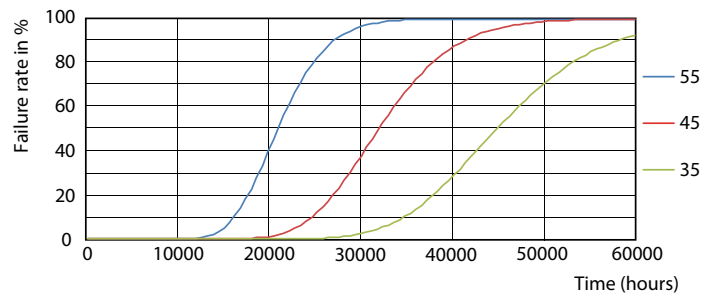

## Durata

LEDtube COR 1 14,5W 30K LifetimeVsTc-LED

LEDtube COR 1 14,5W 30K LumenVsTc-LMP

LEDtube 30K

LEDtube COR 1 14,5W 30K FailureRate-LED