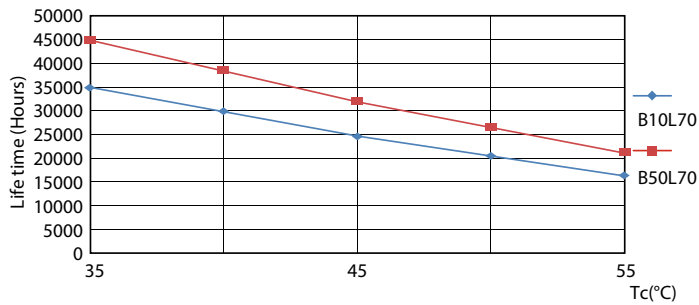

Durata

LEDtube COR 1 14,5W 30K LifetimeVsTc-LED