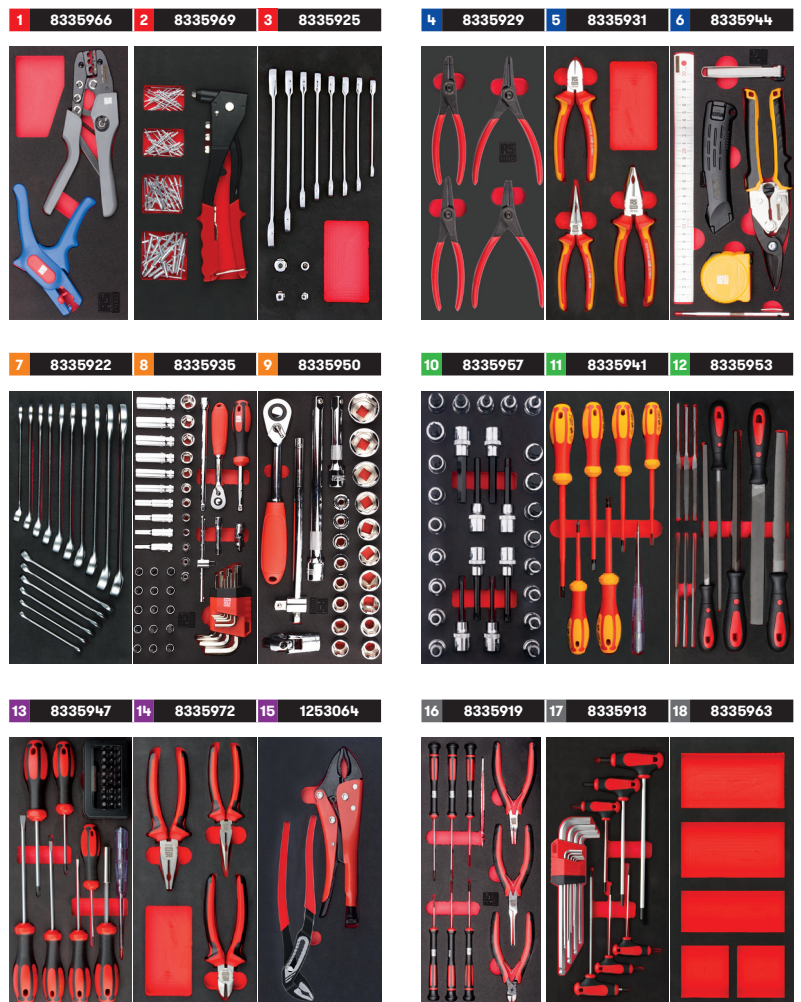

1253046

RS PRO 240 Pieces
Tool Trolley Tool Kit

RS PLUS
Roller Cabinet

7 drawers

H: 975 mm W: 710 mm D: 450 mm

240 Piece

CONTENT			PIECES
1	8335966	2pc Crimper and Stripper Set	2
2	8335969	5pc Hand Riveter Set	5
3	8335925	12pc Ratcheting Combination Wrench Set	12
4	8335929	4pc Circlip Pliers Set	4
5	8335931	3pc VDE Insulated Pliers Set	3
6	8335944	6pc Measuring and Cutting Tool Set	6
7	8335922	16pc Combination Wrench Set	16
8	8335935	52pc 1/4" Drive Socket and Hex Key Set	52
9	8335950	23pc 1/2" Drive Socket Set with Ratchet	23
10	8335957	29pc 1/2" TORX/Hex/XZN Socket Bits Set	29
11	8335941	7pc Insulated Slotted/PH Screwdriver Set	7
12	8335953	11pc Standard and Needle File Set	11
13	8335947	39pc Slotted/PZ Screwdriver and Bit Set	39
14	8335972	3pc Softgrip Pliers Set	3
15	1253064	2pc Pliers Set (In EVA)	2
16	8335919	10pc Precision Plier and Screwdriver Set	10
17	8335913	15pc T-Handle & Ballpoint L Hex Key Set	15
18	8335963	5 Division EVA Module	-