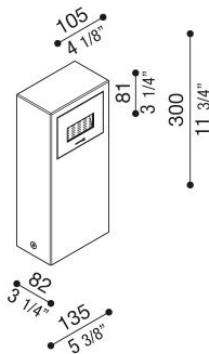

# Kit 06 - Stile Next Post

LL110001N

**Lombardo.**

## Technical information:

Installation:	Ground
Material:	Aluminium
Finish:	Grey High Tech RAL 9006
Diffuser type:	Serigraphed glass
Lamp type:	LED
Energy performance class:	D
Colour temperature:	4000K
CRI:	>80
Photobiological risk:	RG0
Power consumption (Watt):	3
Lumen:	310
Real Lumen:	45
Power supply:	☑ integrated
LED:	220-240 V
Circuit breaker	44-56-65-82
B10 - C10 - B16 - C16	
Insulation class:	⊖ CL.I
Type of protection:	<b>IP 66</b>
Resistance to breakage:	<b>IK 06 1J xx3</b>
Standards and Marks of Conformity:	CE UK